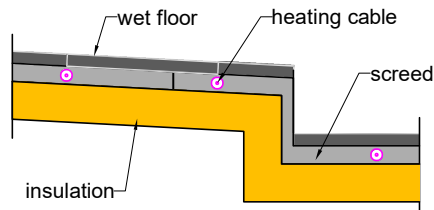

WET UNITS

TYPICAL DETAILS