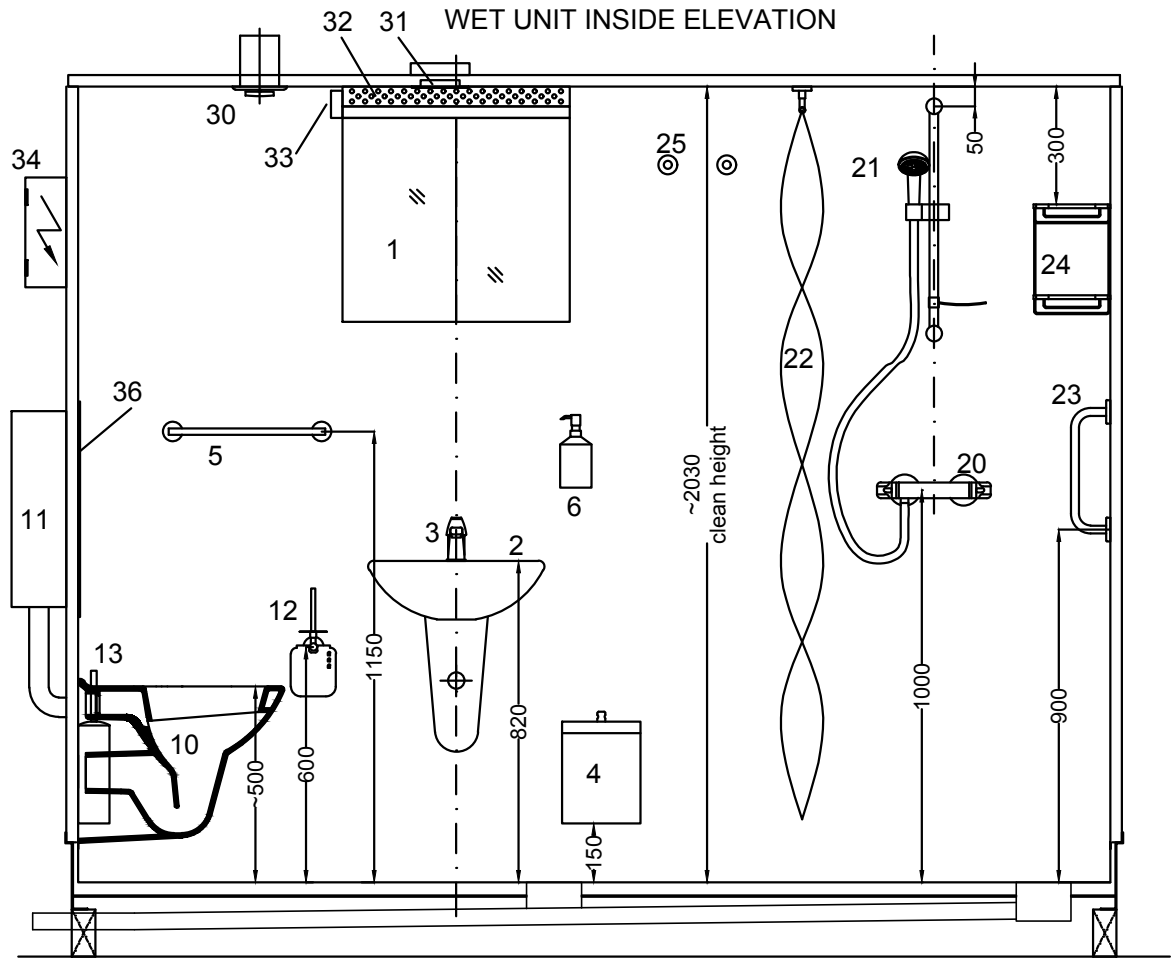

Accessory List

Washbasin group

- 1-) Mirror cabinet
- 2-) Washbasin
- 3-) Washbasin battery
- 4-) Dustbin
- 5-) Towel holder
- 6-) Soap holder

Toilet group

- 10-) Gravite closet
- 11-) Reservoir
- 12-) Toilet roll holder
- 13-) Toilet brush

Shower group

- 20-) thermostatic battery
- 21-) shower set
- 22-) shower curtain
- 23-) handle
- 24-) sponge holder
- 25-) bathrobe

Ohter

- 30-) Airtent Ø100 mm
- 31-) LED lamp
- 32-) Fluorescent lamp
- 33-) Socket
- 34-) Electrical junction box
- 35-) Door vent.
- 36-) Inspection door

Notes:

- a-) All gray water system Ø42.2x2 mm Stainless steel pipe.
- b-) According to customer request; Can be produced with floor heating.
- c-) For Gravite closet by MERCAN supply,
  For Vacuum closet by OWNER supply.