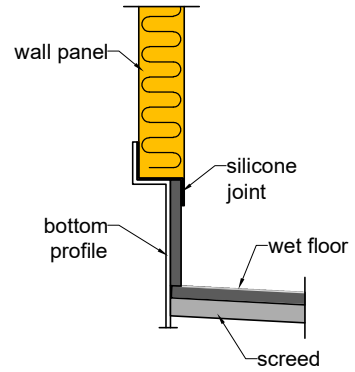

WET UNITS

TYPICAL DETAILS