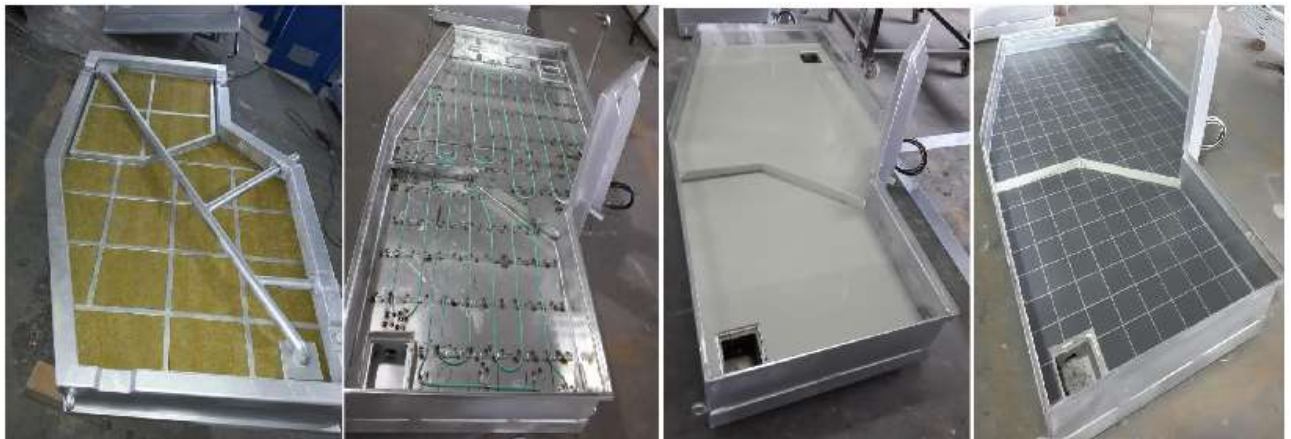

WET UNITS

TYPICAL DETAILS