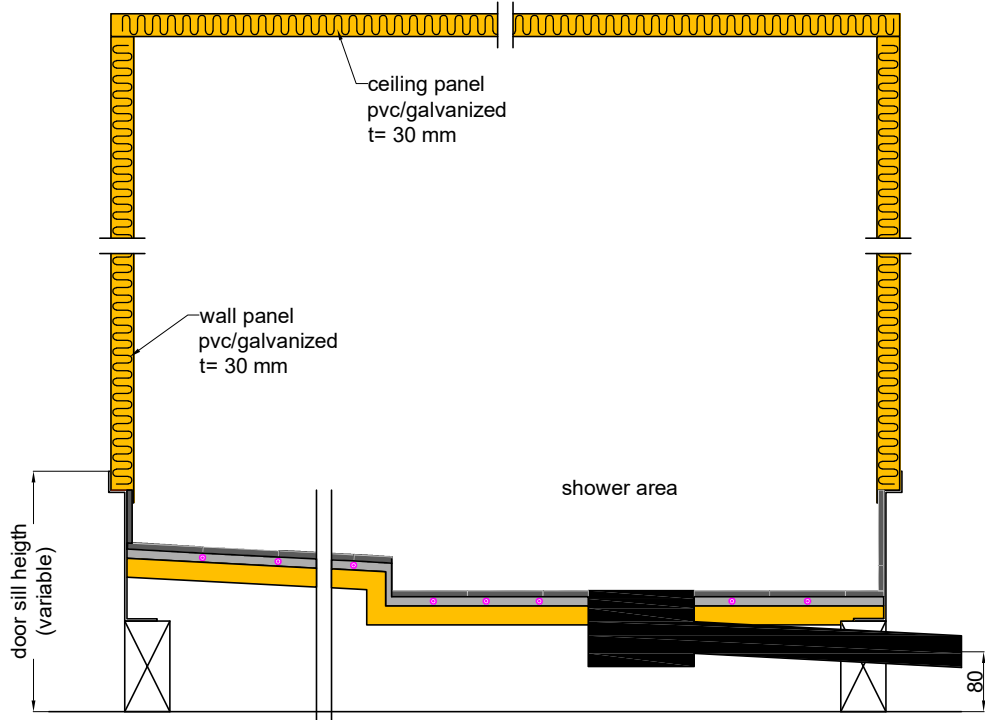

WET UNITS

TYPICAL DETAILS