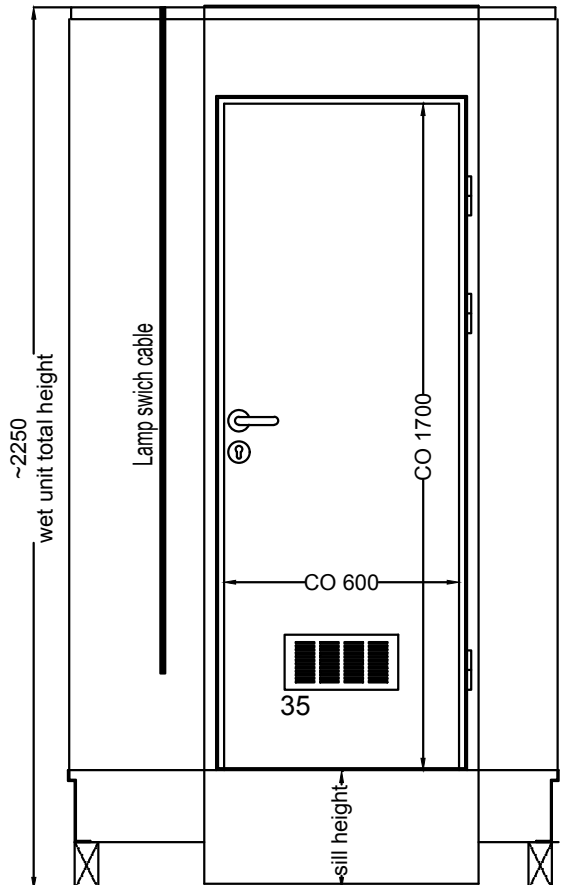

WET UNIT OUTSIDE FRONT VIEW